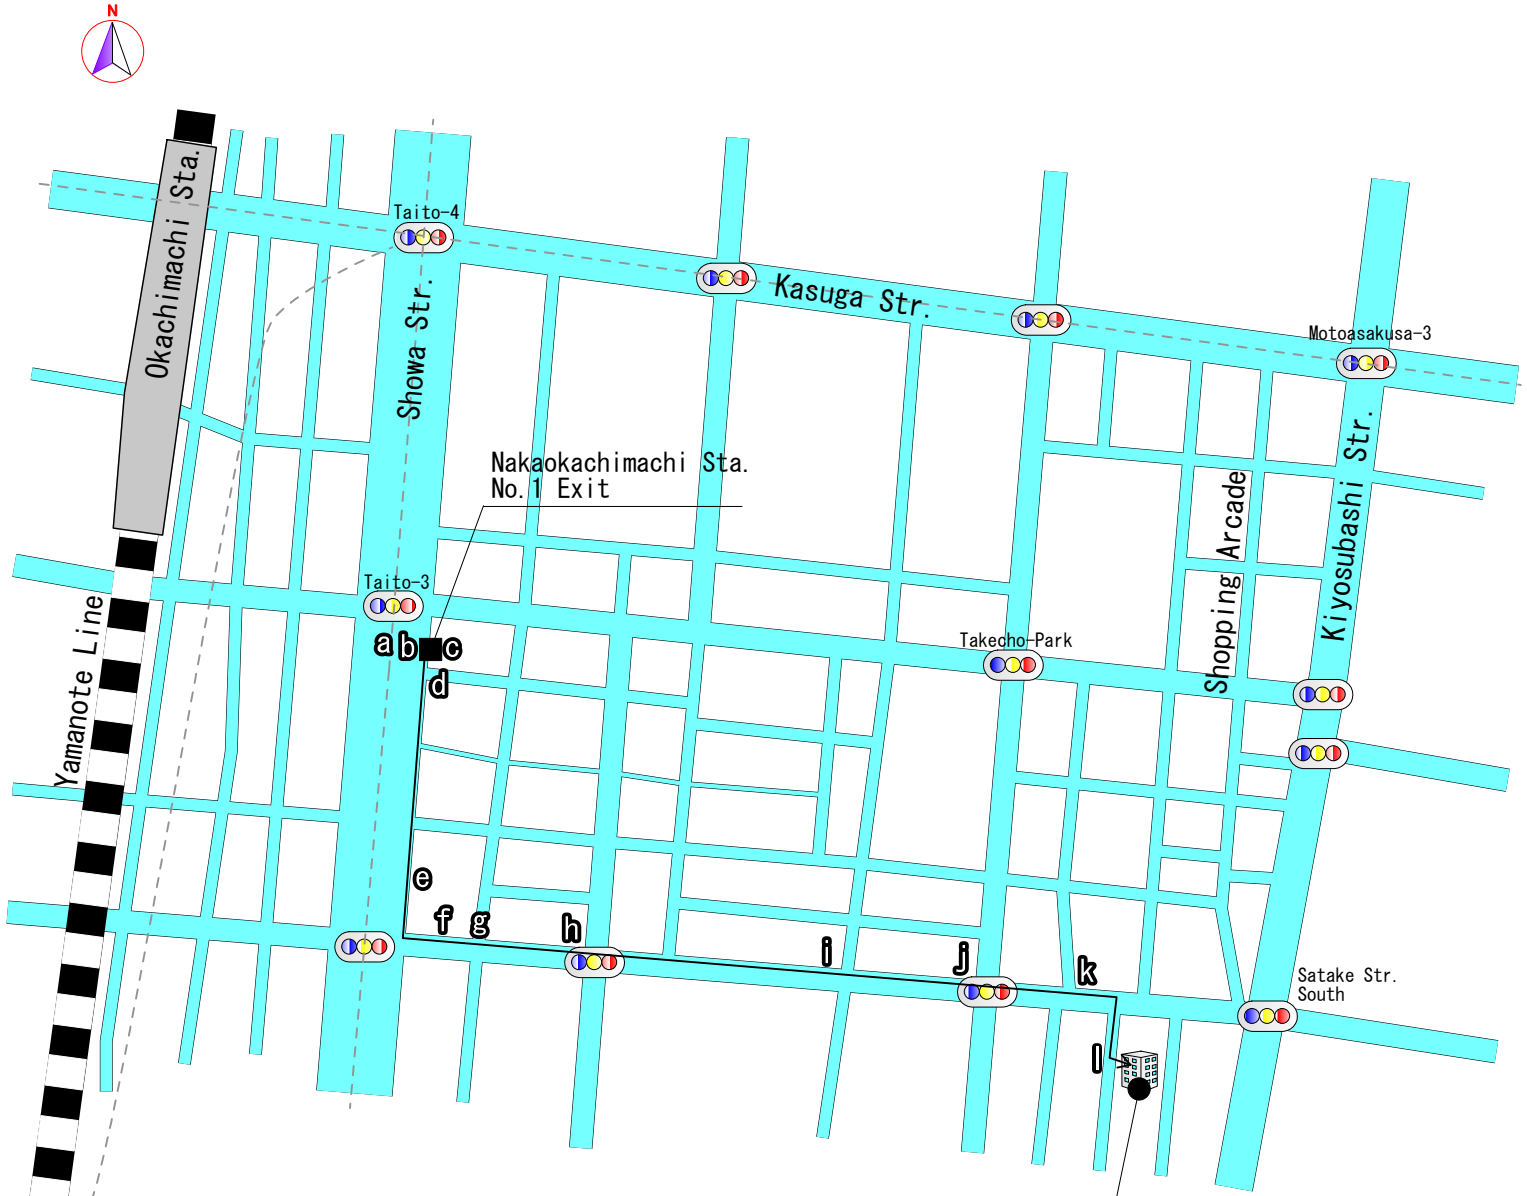

From Nakaokachimachi Station to Intercultural Institute of Japan

Intercultural Institute of Japan
2-20-9 Taito Taito-ku Tokyo
Tel : 03-5816-4861

From Nakaokachimachi Station To Intercultural Institute of Japan (Approx. 600km from c-point)

Ticket Gate : Proceed to the left.

No.1 Exit